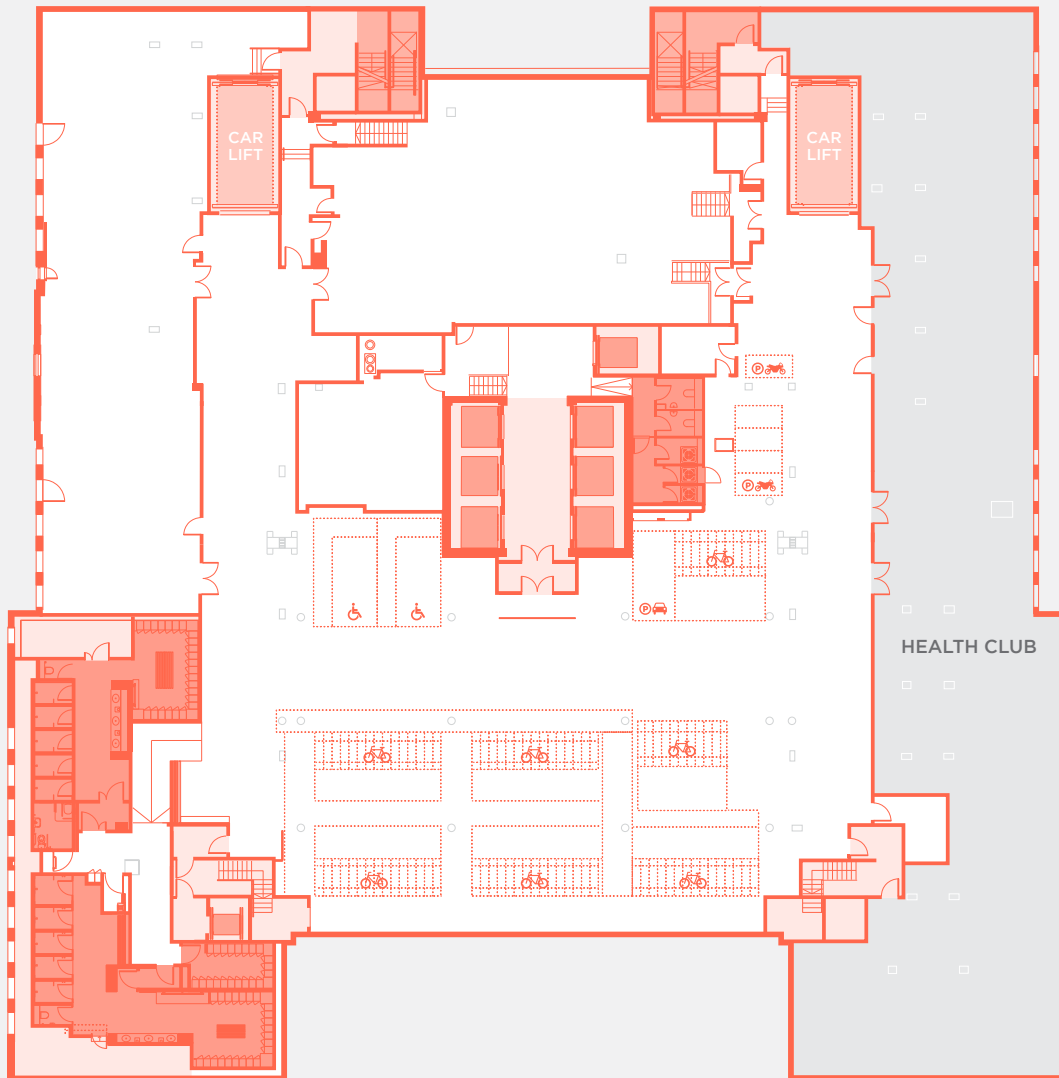

LOWER GROUND

- | | | | |
|---|-----------------------------|-----|--|
| 1 | Standard car space | 202 | Bike rack spaces |
| 2 | Fully accessible car spaces | 14 | Showers |
| 5 | Motorbike spaces | 8 | Brompton bikes available as a building amenity |